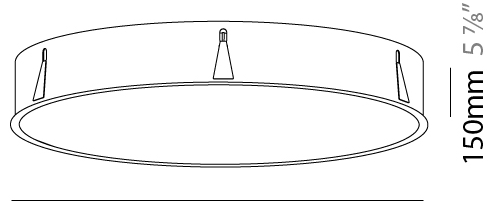

GENERAL

Series: Sign
Brand: Prolicht
Division: Architectural
Mounting Type: Recessed
Mounting Location: Ceiling
Subcategory: Ambient

PHYSICAL

Shape: Round
Diameter (mm): 970
Diameter (in): 38 ³/₁₆
Height (mm): 150
Height (in): 5 ⁷/₈
Ceiling Thickness (mm): 10 / 12 / 15 / 25
Ceiling Thickness (in): 3/8 or 1/2 or 9/16 or 1
Min. Recessing Depth (mm): 160
Min. Recessing Depth (in): 6 ⁵/₁₆
Light Distribution: Direct
Weight (kg): 16.545
Weight (lbs): 36.475
Diffuser: [PMMA - Opal or Micro-Prism](#)
Fixture Finish: [SSR / BKV / CWI / CRY / HAB / UFT / ITA / RUA / FTG / MYG / LOD / PUS / FRO / FUP / KIA / POP / BLS / SPG / MEY / GOH / GUM / CHC / COM / ABZ / JAG / OBR / MOS / ROR](#)
Fixture Material: Extruded Aluminum / Steel
Cut-out Measurements: 958mm / 37 11/16"

ELECTRICAL

Lamp Type: LED (Zhaga Standard)
Input Wattage (W): 129.8
Total Output Wattage (W): 111
Dimming: [Tri-Mode (Non-Dimming and Phase Dimming (120Vac only) and 0-10V Dimming)](#)
Driver Included: Yes
Driver Location: Integrated
Driver Type: Constant Current - Universal
Driver Class: Class 2
Input Voltage (V): 120 - 277
Constant Current (MA): 500

LED

[Color Temperature (°K): 3000 / 4000](#)
Max. Delivered Lumen (lm): 11450 / 12319 / 12570
CRI: >80 CRI
Lamp Life (hrs): 50000

OPTICAL

RATINGS AND CERTIFICATIONS

Certified By: Certified for North American Standards
IP rating: IP20

Ø 970mm 38 ³/₁₆"

150mm 5 ⁷/₈"

958mm
37 ¹¹/₁₆"

160mm
6 ⁵/₁₆"

10 - 25mm
³/₈" - 1"