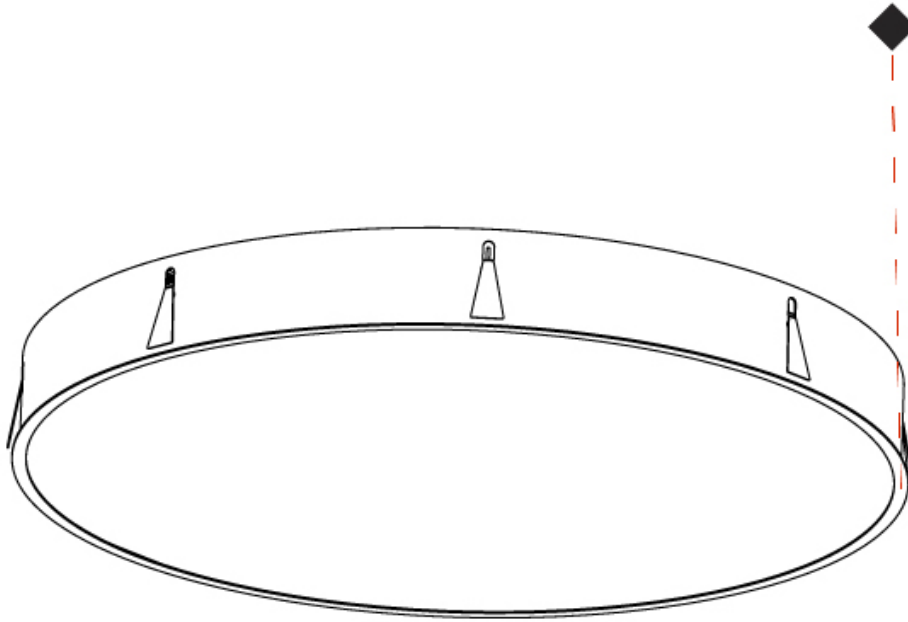

SIGN RECESSED

A37781-

PROJECT	_____
TYPE	_____
SPECIFIER	_____
QUANTITY	_____
DATE	_____

A